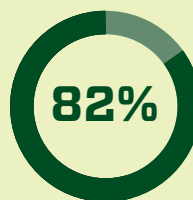

1ST UNIVERSITY IN THE WORLD TO  
ACHIEVE STARS PLATINUM RATING FOR  
**SUSTAINABILITY**

**9** OUT OF **10**

graduates would choose Colorado State again.

THE STUDENT BODY HAS STUDENTS FROM

**110**  
COUNTRIES

**50**  
STATES

**#1 College  
in Colorado**

among 4-year institutions for cost to attend, efforts to ensure student success, and program prominence.

Schools.com

**250+**

programs of study

**500+**

campus clubs and organizations

of graduates leave with more than one degree.

of graduates are employed in a field related to their career plan.

CSU First Destination Study